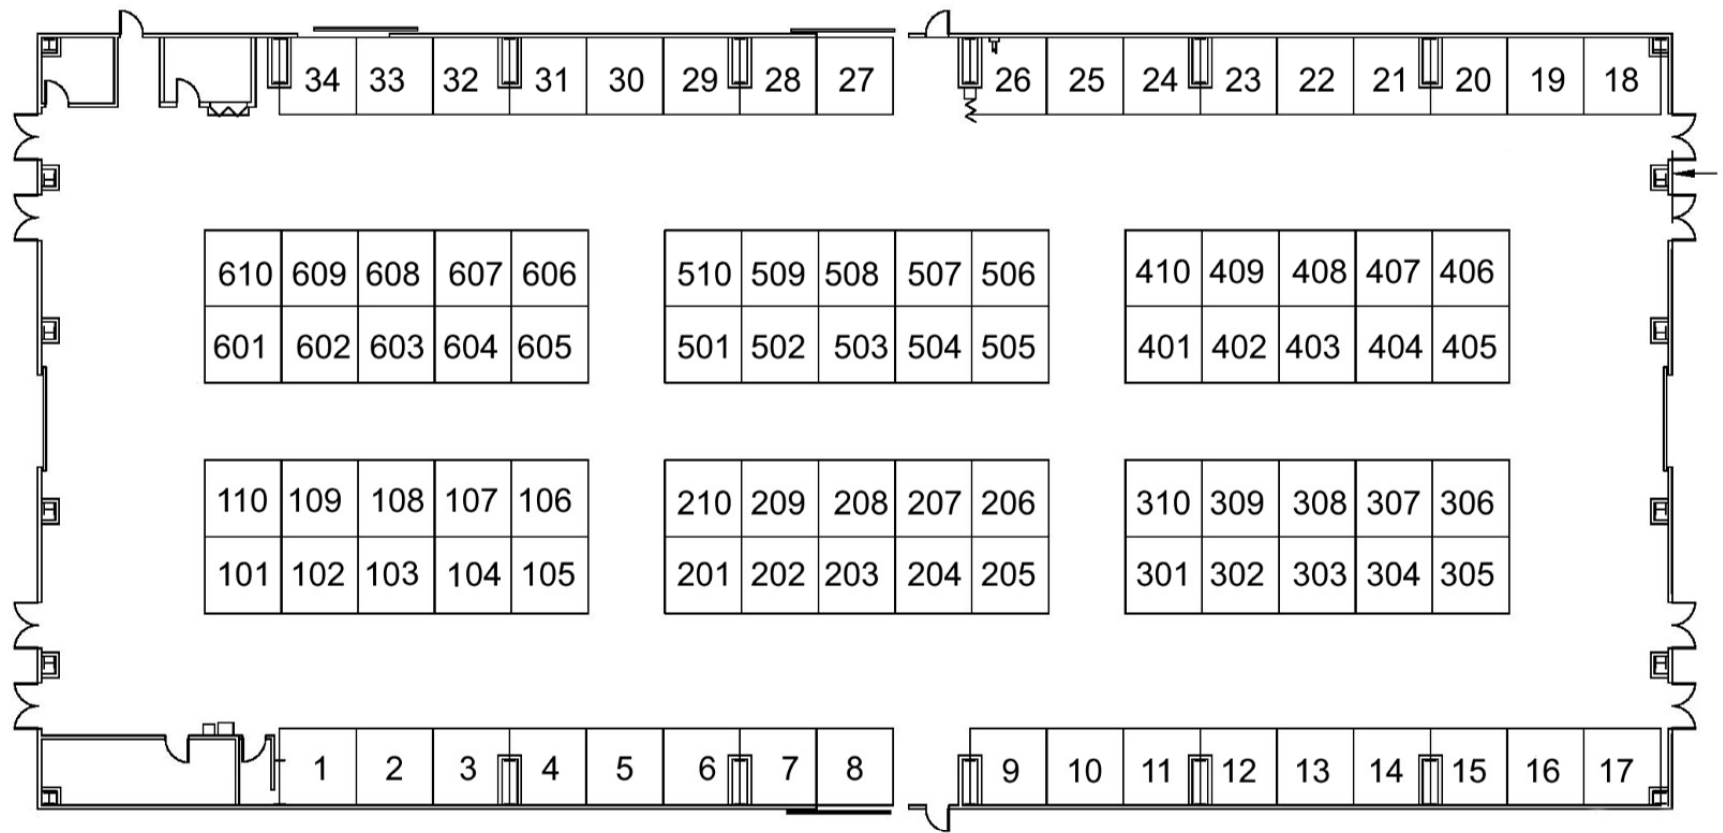

Front
Entrance

Spaces are 10' wide x 12' deep